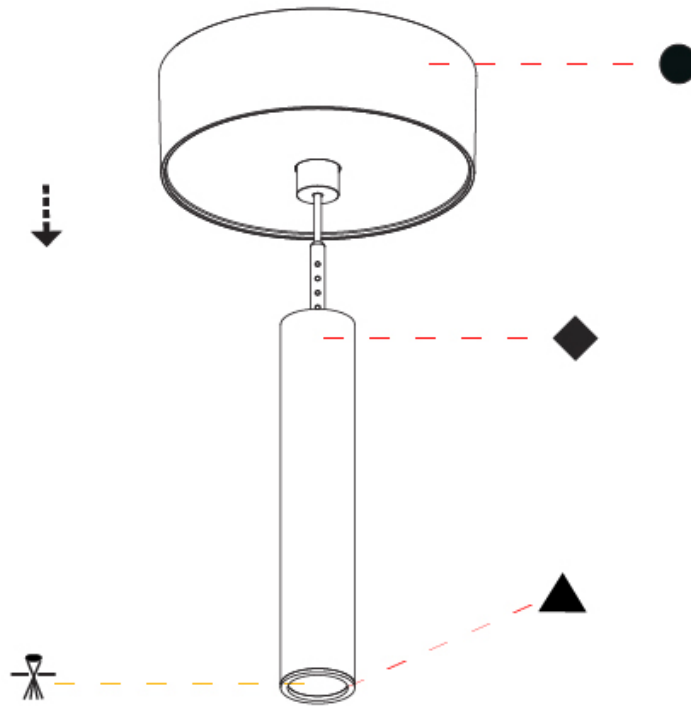

Shape: Cylinder
 Diameter (mm): 28
 Diameter (in): 1 1/8
 Height (mm): 150
 Height (in): 11 13/16
 Max. Overall Height (mm): 2150
 Max. Overall Height (in): 84 5/8
 Light Distribution: Downlight
 Weight (kg): 0.422
 Weight (lbs): 0.93
 Diffuser: Shine Ring - Opal / Yellow / Orange / Red / Blue / Green
 Fixture Finish: SSR / BKV / CWI / CRY / HAB / LAG / UFT / ITA / RUA / RUR / MIC / FTG / MYG / TWT / LOD / PUS / FRO / FUP / KIA / POP / BLS / SPG / MEY / GOH / GUM / CHC / COM / ABZ / JAG / OBR / MOS / ROR
 Fixture Material: Aluminum
 Cable Details: 2000mm or 4000mm Cable - Color 01 to 10

OPTICAL

Optic°: 24 / 32 / 58

RATINGS AND CERTIFICATIONS

Certified By: Certified for North American Standards
 IP rating: IP20

HANGOVER PLUG SHINE MONOPOINT SURFACE CANOPY SUSPENSION

A30847-

PROJECT	_____
TYPE	_____
SPECIFIER	_____
QUANTITY	_____
DATE	_____