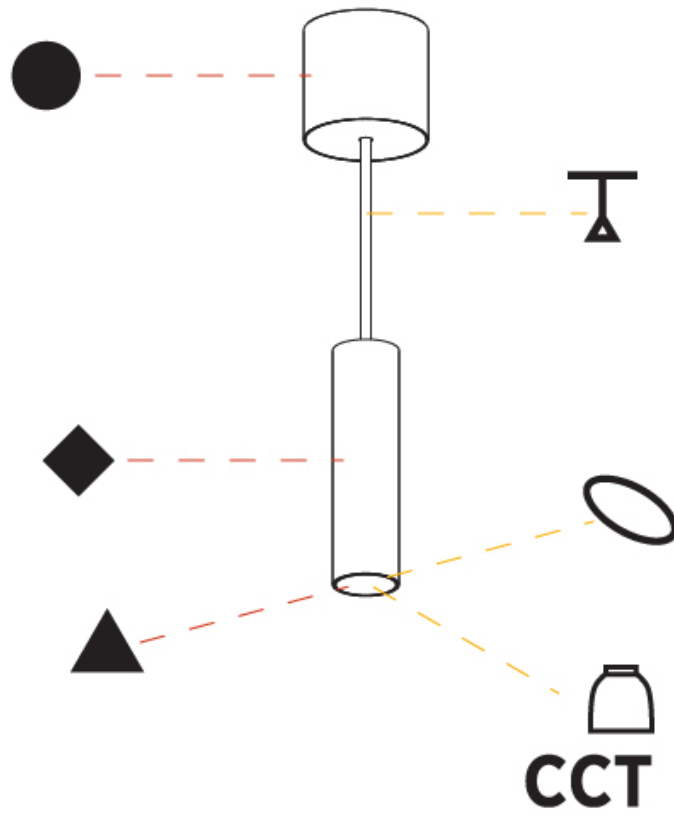

HANGOVER MONOPOINT SURFACE CANOPY SUSPENSION

A300153-

PROJECT
TYPE
SPECIFIER
QUANTITY
DATE

A