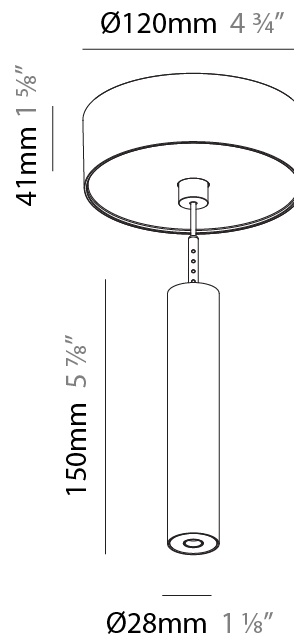

Series: Hangover
Subseries: Hangover Plug Monopoint Surface Canopy
Brand: Prolight
Division: Architectural
Mounting Type: Suspension
Mounting Location: Ceiling
Subcategory: Pendant

PHYSICAL

Shape: Cylinder
Diameter (mm): 28
Diameter (in): 1 1/8
Height (mm): 150
Height (in): 5 7/8
Max. Overall Height (mm): 2150
Max. Overall Height (in): 84 3/8
Light Distribution: Downlight
Weight (kg): 0.422
Weight (lbs): 0.93
Fixture Finish: [SSR / BKV / CWI / CRY / HAB / LAG / UFT / ITA / RUA / RUR / MIC / FTG / MYG / TWT / LOD / PUS / FRO / FUP / KIA / POP / BLS / SPG / MEY / GOH / GUM / CHC / COM / ABZ / JAG / OBR / MOS / ROR](#)
Fixture Material: Aluminum
Cable Details: [2000mm or 4000mm Black Cable](#)

ELECTRICAL

Lamp Type: LED (Zhaga Standard)
Input Wattage (W): 6.6
Total Output Wattage (W): 6
Dimming: Tri-Mode (Non-Dimming and Phase Dimming (120Vac only) and 0-10V Dimming)
Driver Included: Yes
Driver Location: External
Driver Type: Constant Current - Universal
Driver Class: Class 2
Housing: ENCP3 w/Quick Connect
Input Voltage (V): 120 - 277
Constant Current (MA): 500

LED

Number of LEDs: 1
Color Temperature (°K): [2700 / 3000 / 4000](#)
Max. Delivered Lumen (lm): 330 / 360 / 380
CRI: >90 CRI
Efficiency (%): 86
Lamp Life (hrs): 50000
Upon Request: ***3500K available in minimum quantities (larger quantities upon request)

OPTICAL

Optic°: [24 / 32 / 34 / 55 / 58](#)

RATINGS AND CERTIFICATIONS

Certified By: Certified for North American Standards
IP rating: IP20