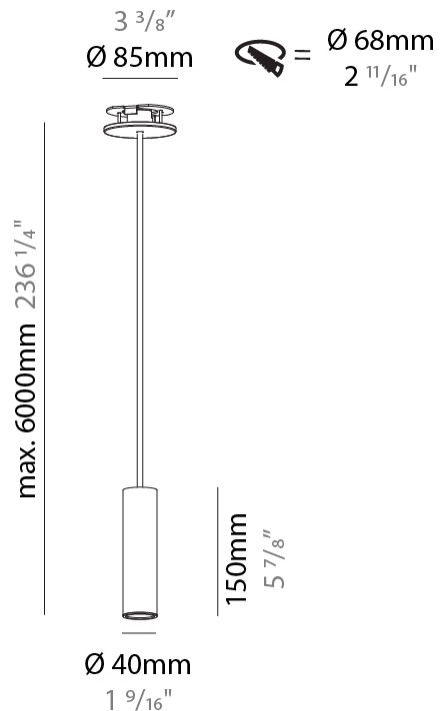

PHYSICAL

Shape: Cylinder
Diameter (mm): 40
Diameter (in): 1 9/16
Height (mm): 150
Height (in): 5 7/8
Max. Overall Height (mm): 2150
Max. Overall Height (in): 84 5/8
Min. Recessing Depth (mm): 75
Min. Recessing Depth (in): 2 15/16
Light Distribution: Downlight
Weight (kg): 0.389
Weight (lbs): 0.856
Diffuser: Shine Ring 0-6
Fixture Finish: SSR / BKV / CWI / CRY / HAB / LAG / UFT / ITA / RUA / RUR / MIC / FTG / MYG / TWT / LOD / PUS / FRO / FUP / KIA / POP / BLS / SPG / MEY / GOH / GUM / CHC / COM / ABZ / JAG / OBR / MOS / ROR
Fixture Material: Aluminum
Cable Details: 2000mm / 6000mm Cable in White / Black / Orange / Red
Cut-out Measurements: 68mm / 2 11/16"

ELECTRICAL

Lamp Type: LED (Zhaga Standard)
Input Wattage (W): 10.9
Total Output Wattage (W): 9
Dimming: Non-Dimmable
Driver Included: Yes
Driver Location: External
Driver Type: Constant Current
Driver Class: Class 2
Input Voltage (V): 120
Constant Current (MA): 500
Upon Request: Remote: 0-10Vdc dimming / Phase dimming 120Vac

LED

Number of LEDs: 1
Color Temperature (°K): 2700 / 3000 / 4000
Max. Delivered Lumen (lm): 842
CRI: >90 CRI
Lamp Life (hrs): 50000
Upon Request: ***3500K available in minimum quantities (larger quantities upon request)

OPTICAL

Reflector: 40 / 50

RATINGS AND CERTIFICATIONS

Certified By: Certified for North American Standards
IP Rating: IP20
© 2024, T 1800-388-3382, F 416-247-9319, www.zaneen.com