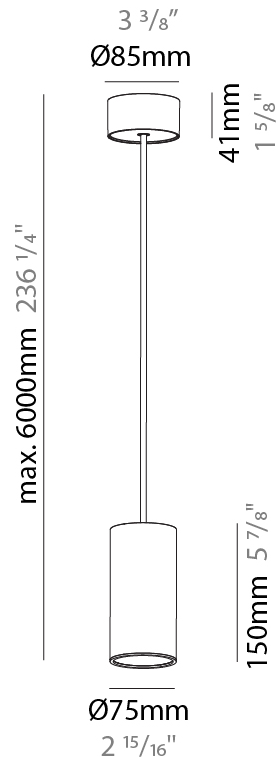

GENERAL

Series: Hangover
Subseries: Hangover Monopoint Surface Canopy
Brand: Prolicht
Division: Architectural
Mounting Type: Suspension
Mounting Location: Ceiling
Subcategory: Pendant

PHYSICAL

Shape: Cylinder
Diameter (mm): 75
Diameter (in): 2 15/16
Height (mm): 150
Height (in): 5 7/8
Max. Overall Height (mm): 2150
Max. Overall Height (in): 84 5/8
Light Distribution: Direct
Diffuser: Shine Ring 0-6
Fixture Finish: SSR / BKV / CWI / CRY / HAB / LAG / UFT / ITA / RUA / RUR / MIC / FTG / MYG / TWT / LOD / PUS / FRO / FUP / KIA / POP / BLS / SPG / MEY / GOH / GUM / CHC / COM / ABZ / JAG / OBR / MOS / ROR
Fixture Material: Aluminum
Cable Details: 2000mm / 6000mm Cable in White / Black / Orange / Red

ELECTRICAL

Lamp Type: LED (Zhaga Standard)
Input Wattage (W): 10.95
Total Output Wattage (W): 9.18
Dimming: Non-Dimmable
Driver Included: Yes
Driver Location: Integrated
Driver Type: Constant Current
Driver Class: Class 2
Input Voltage (V): 120
Constant Current (MA): 500
Upon Request: Remote: 0-10Vdc dimming / Phase dimming 120Vac / Non-dimming 120/277Vac

LED

Number of LEDs: 1
Color Temperature (°K): 2700 / 3000 / 4000
Max. Delivered Lumen (lm): 923
CRI: >90 CRI
Efficiency (%): 86
Lamp Life (hrs): 50000

OPTICAL

Reflector°: 18 / 36 / 52

RATINGS AND CERTIFICATIONS

Certified By: Certified for North American Standards
IP rating: IP20